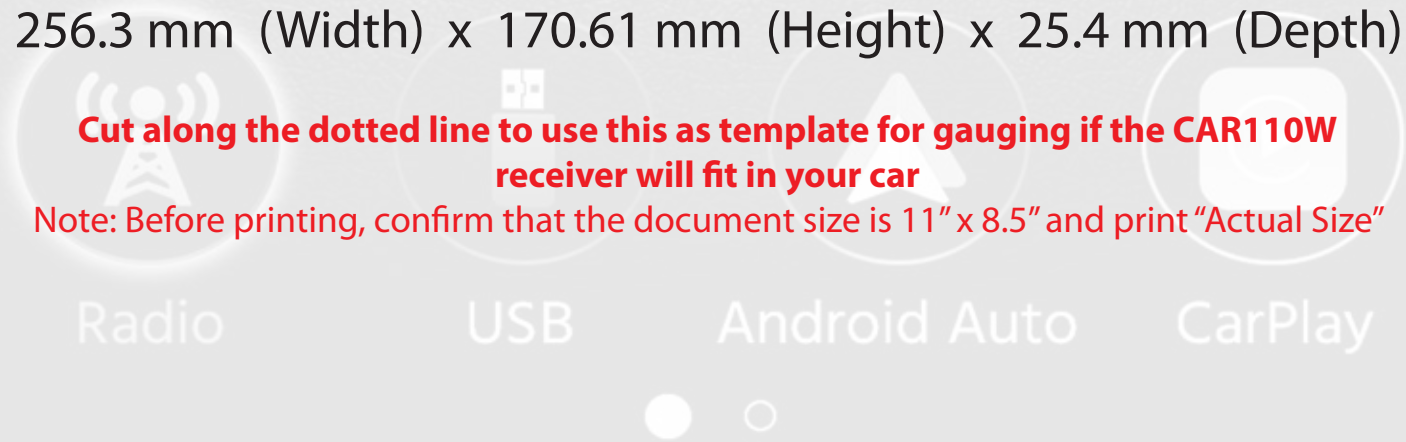

SOURCES

10.1 INCH SCREEN SIZING GUIDE CAR110W MEDIA RECEIVER

Monitor Size:

10.1 in (Width) x 6.7 in (Height) x 1.0 in (Depth)
256.3 mm (Width) x 170.61 mm (Height) x 25.4 mm (Depth)

Cut along the dotted line to use this as template for gauging if the CAR110W receiver will fit in your car

Note: Before printing, confirm that the document size is 11" x 8.5" and print "Actual Size"

Radio

USB

Android Auto

CarPlay

JENSEN®